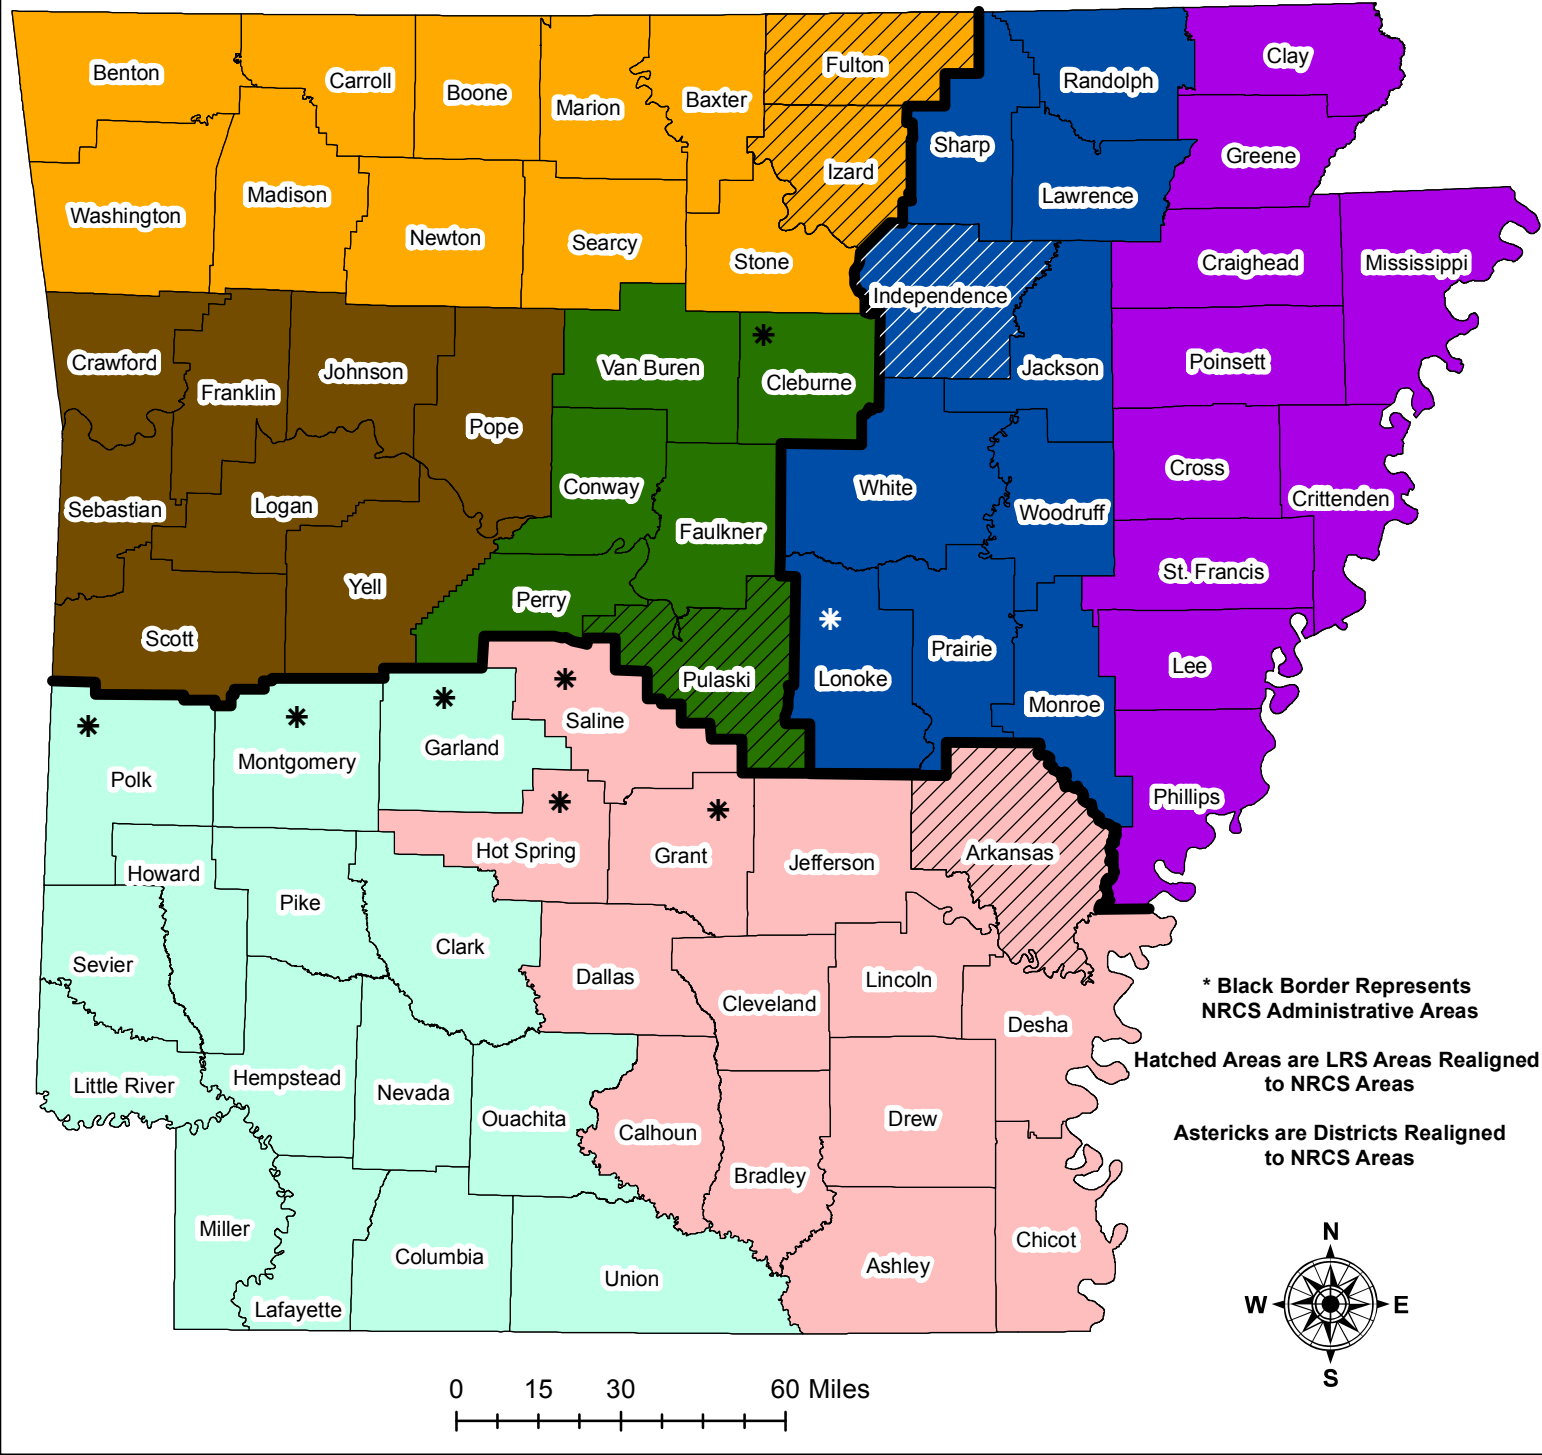

Arkansas Association of Conservation District Areas (Proposal 1)

Legend

- Central Area (Eric Stagg)
- Southeast Area (Neil Ward)
- West Central Area (Roy Reaves)
- Northwest Area (James Widner)
- East Central Area (Bill Bailey)
- Northeast Area (Martha Manley)
- Southwest Area (Steve Whitehead)